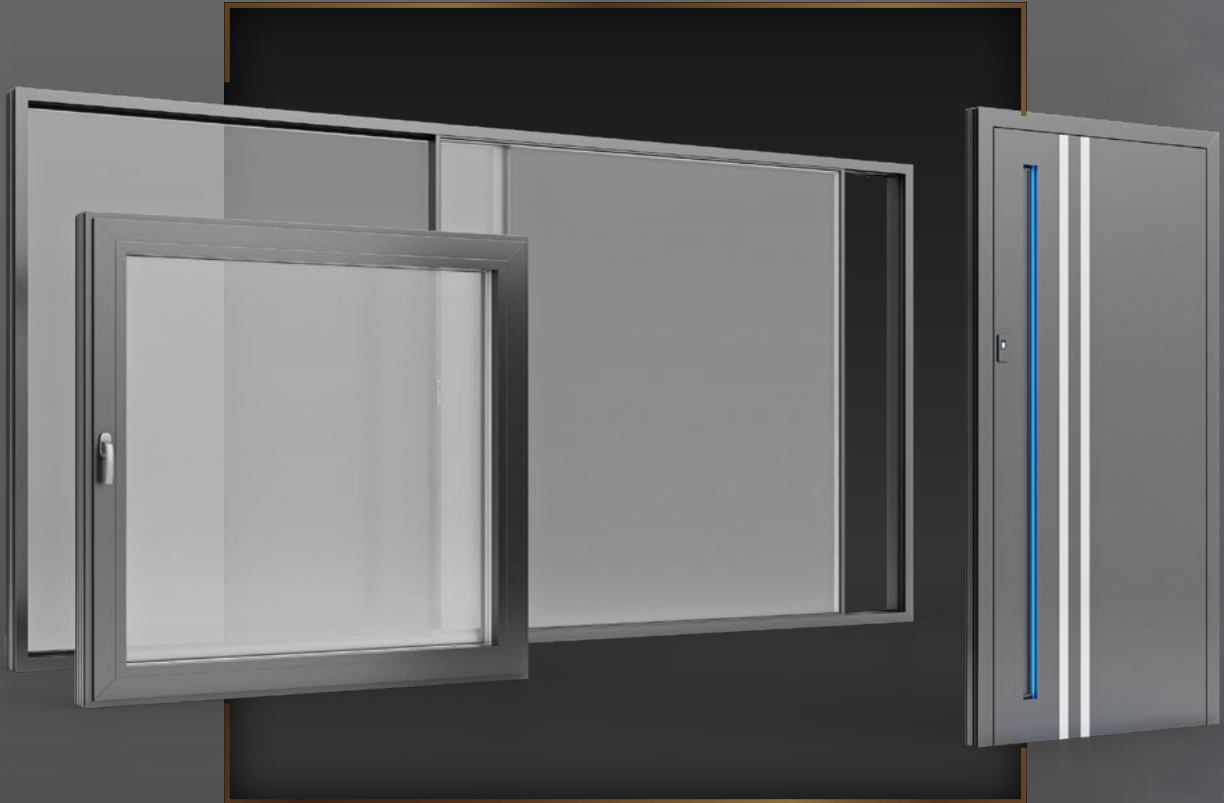

eko  
okna

# Exclusive AluLine

EXCLUSIVITY

PRESTIGE

ELEGANCE

Exclusive AluLine is an investment that brings long-term benefits in energy savings and tangible comfort. The remarkably designer look and the lack of unnecessary details allow users to experience the luxury they deserve.

When we were creating the Exclusive Aluline line, we were driven by one objective. To provide the customer with the best parameters while maintaining the highest product standard and exceptional aesthetic qualities.

The Exclusive Aluline includes the prestigious Decalu 88 Hidden, a window system with concealed sash, the Cor Vision Plus sliding system and the innovative Despiro aluminium doors.

- ▶ **Decalu 88 Hidden** is a prestigious window system featuring a concealed sash. It provides outstanding thermal and acoustic insulation while maintaining an outstandingly original appearance.
- ▶ **CorVision Plus** is a large sliding door system designed for extensive glazing with a glass surface area of 94%. It allows maximum light while reducing the visible aluminium sections to a minimum.
- ▶ **Despiro** is an innovative collection of external doors available in a variety of colours and designs. It is a product refined to the highest level in terms of technology and aesthetics.